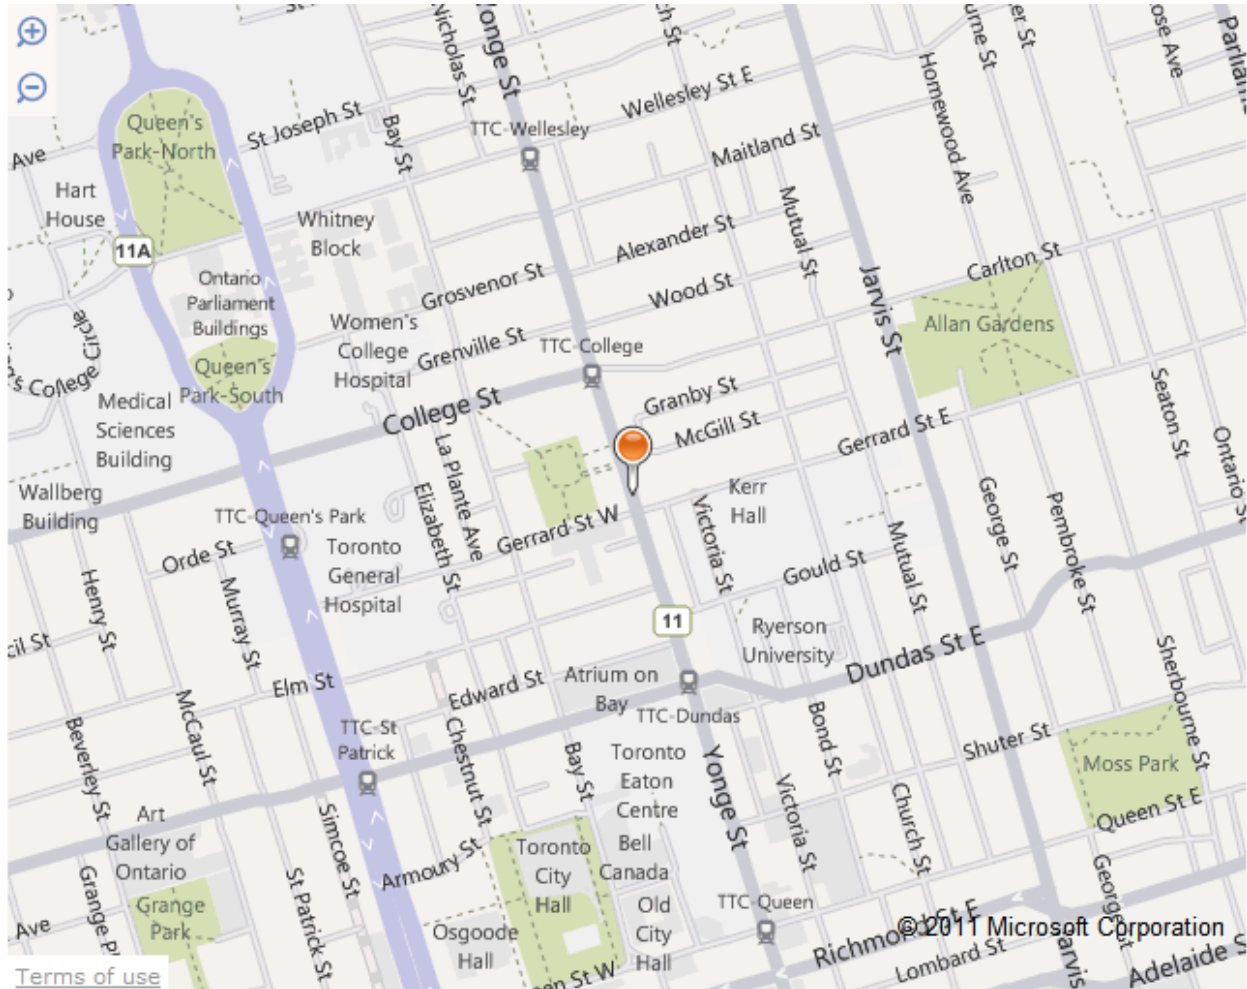

AYC Map & Directions

AYC is located on the Northeast corner of Yonge St. and Gerrard St. W.

Public parking is available within the immediate vicinity of the dojo.

2011

Aikido Yoshinkai Canada (Headquarters)

By Subway:

Aikido Yoshinkai Canada is conveniently located on the TTC's Yonge-University-Spadina subway line. The dojo is within walking distance from both the College (448 Yonge St.) and Dundas (300 Yonge St.) subway stations. For information about TTC schedules, subway and bus routes, and fare information, please visit <http://www.ttc.ca>.

From HWY 401 (Eastbound or Westbound)

1. Exit Southbound onto the Don Valley Parkway.
2. Exit Westbound (turn right) onto Richmond St. W. and follow until you reach Yonge St.
3. Northbound (turn right) at Yonge St. and follow until you reach Gerrard St. W.

From Gardiner Expressway (Eastbound or Westbound)

1. Exit Northbound onto Yonge St.
2. Follow Yonge St. until you reach Gerrard St. W.